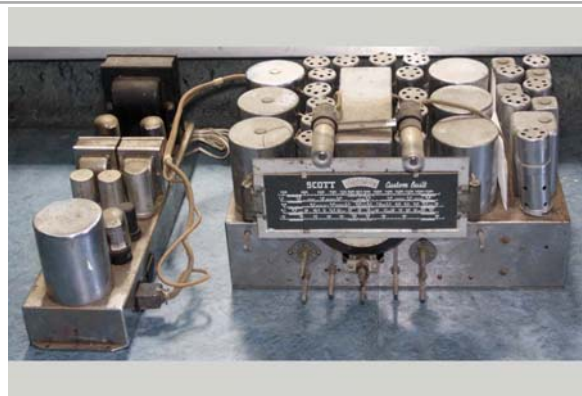

52. Scott / Phantom
Has both the Receiver chassis and PS/Amp chassis

Start Bid: $200