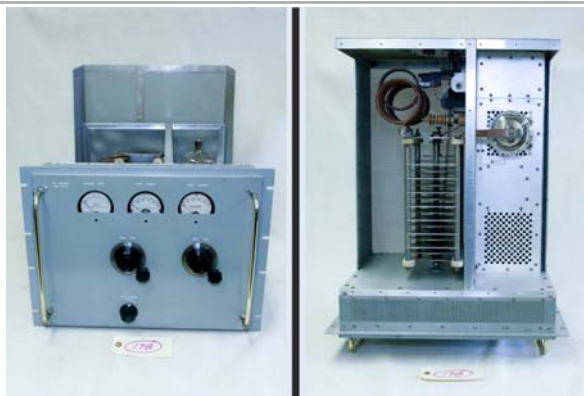

Start Bid: \$100

177. Splitdorf / model?
TRF; circa 1924-1926; no tubes

Start Bid: \$65

178. Homebrew custom / model?
Linear Amplifier/Final; uses VT 129/304 tube;
excellent workmanship

Start Bid: \$100

179. RCA / C-15-3
BC/LW/SW; 1935; 15-tube; console