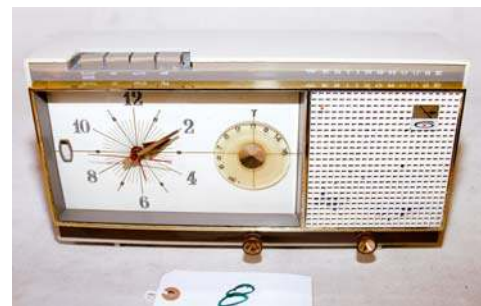

8. Westinghouse / H775L6A
1961; Broadcast band; clock radio